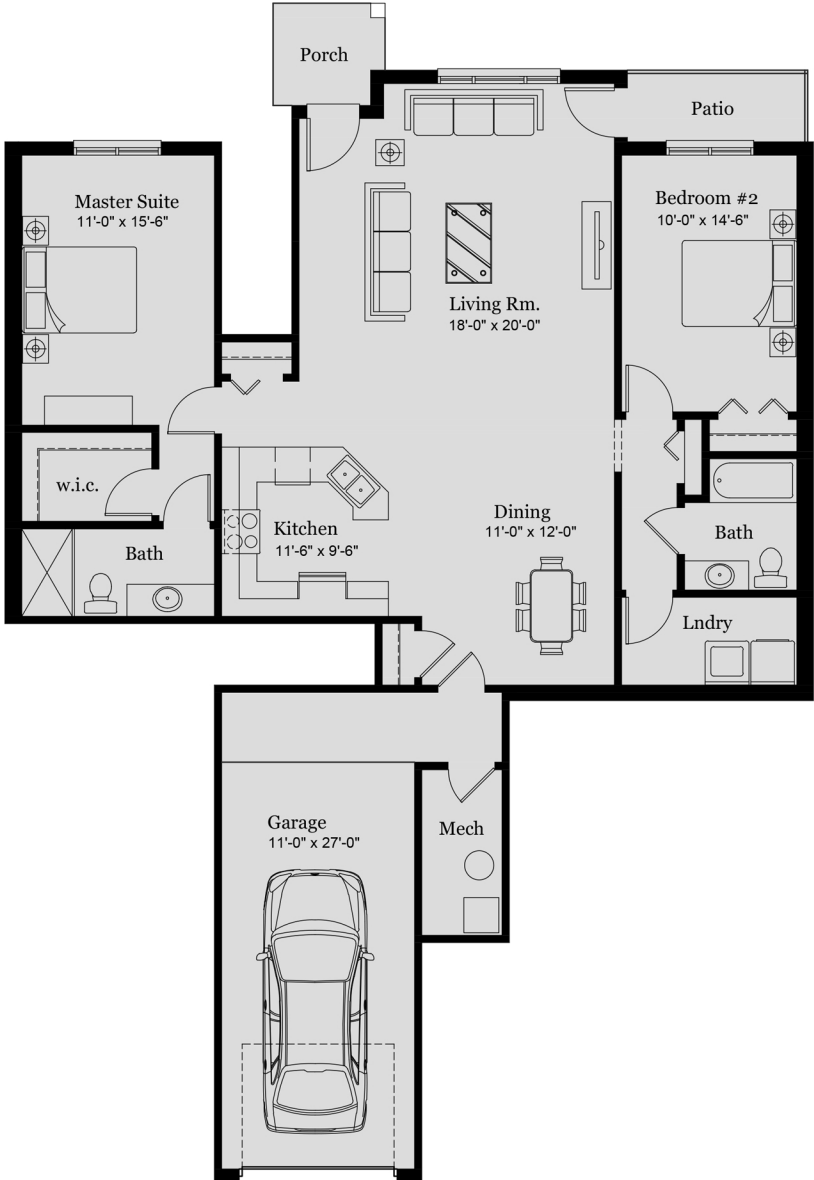

# The Bayberry

2 bedroom + 2 bath  
1420 square feet

First Level