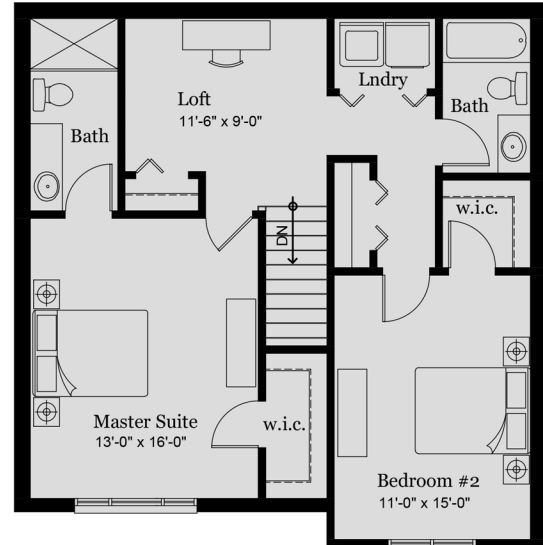

The Fuchsia

2 bedroom + 2.5 bath with Loft
1415 square feet

First Level

Second Level