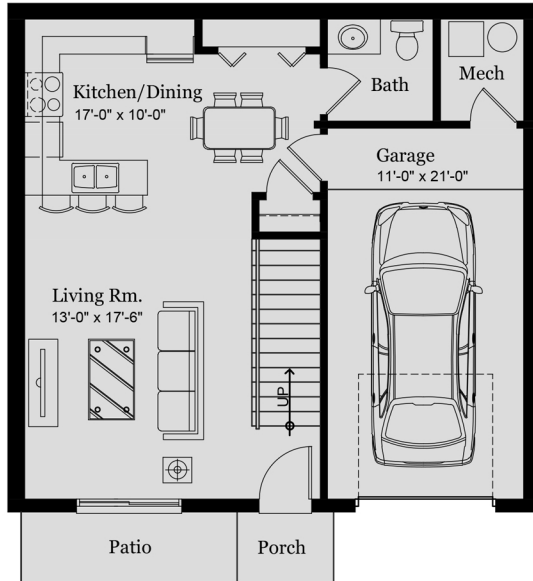

The Fuchsia

2 bedroom + 2.5 bath with Loft
1415 square feet

First Level

Second Level