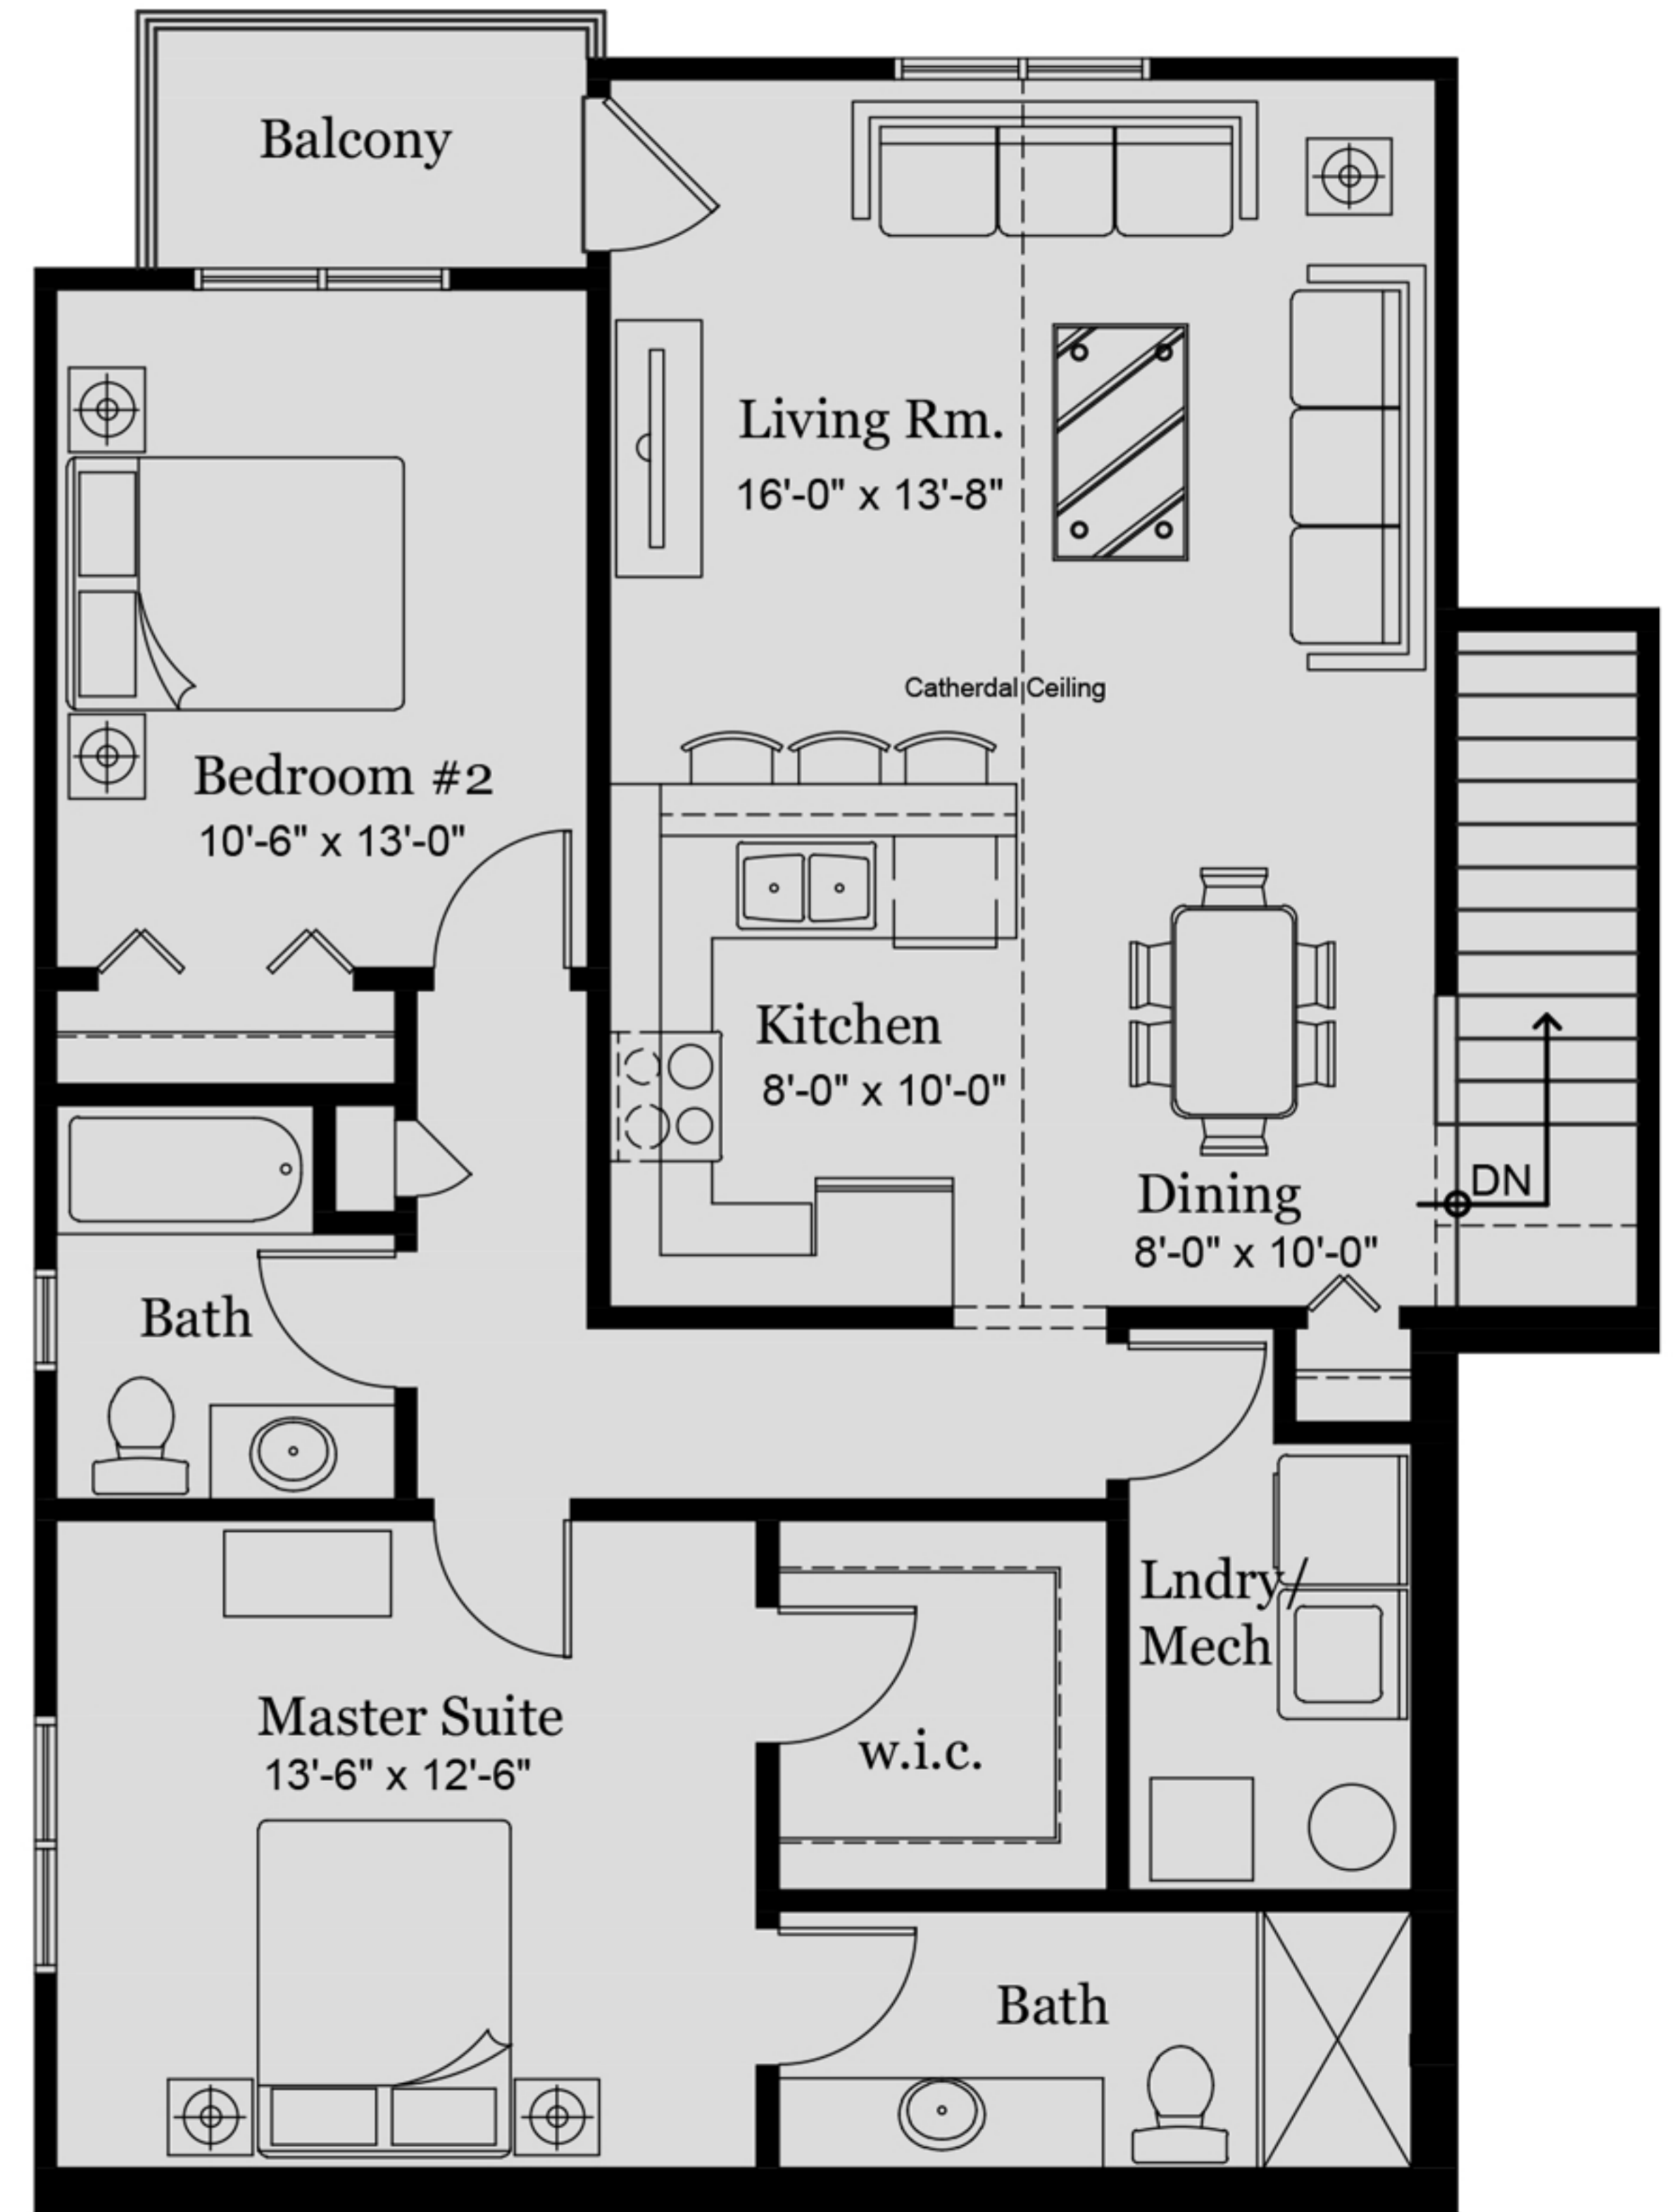

The Hawthorne

2 bedroom + 2 bath
1175 square feet

First Level

Second Level