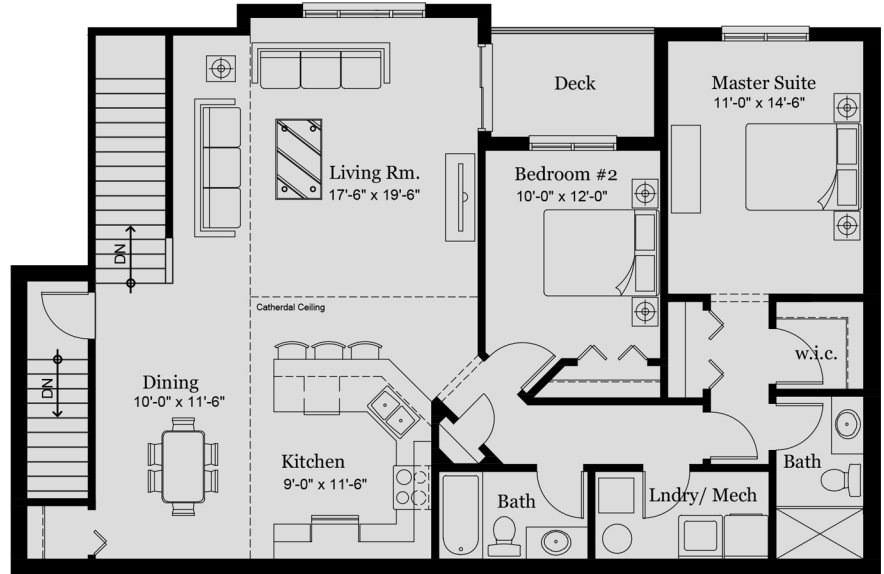

# The Iris

2 bedroom + 2 bath  
1415 square feet

First Level

First Level

Second Level