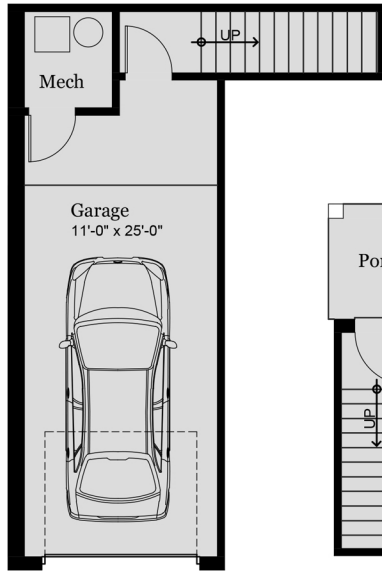

The Juniper

2 bedroom + 2 bath
1560 square feet

First Level

First Level

Second Level