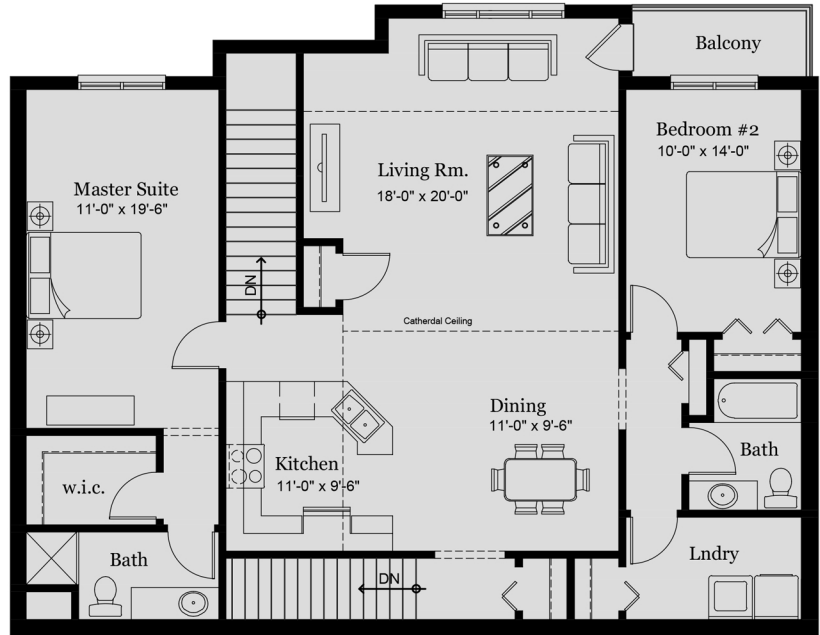

The Juniper

2 bedroom + 2 bath
1560 square feet

First Level

First Level

Second Level