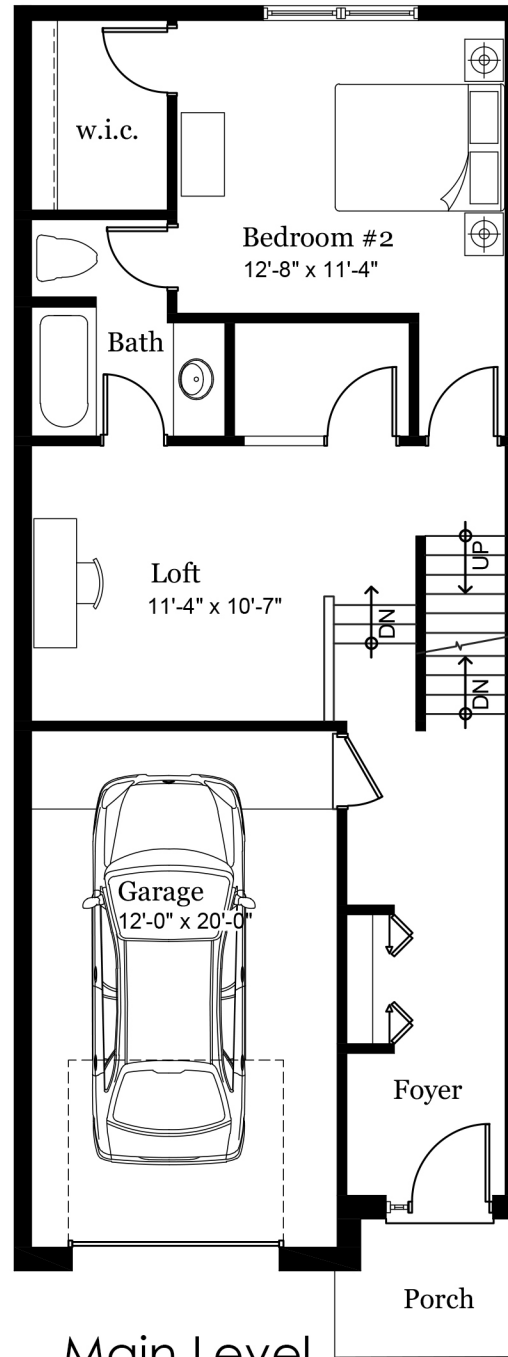

The Willow

2 bedroom + 2 bath

1755 square feet

Third Level

Main Level

Lower Level